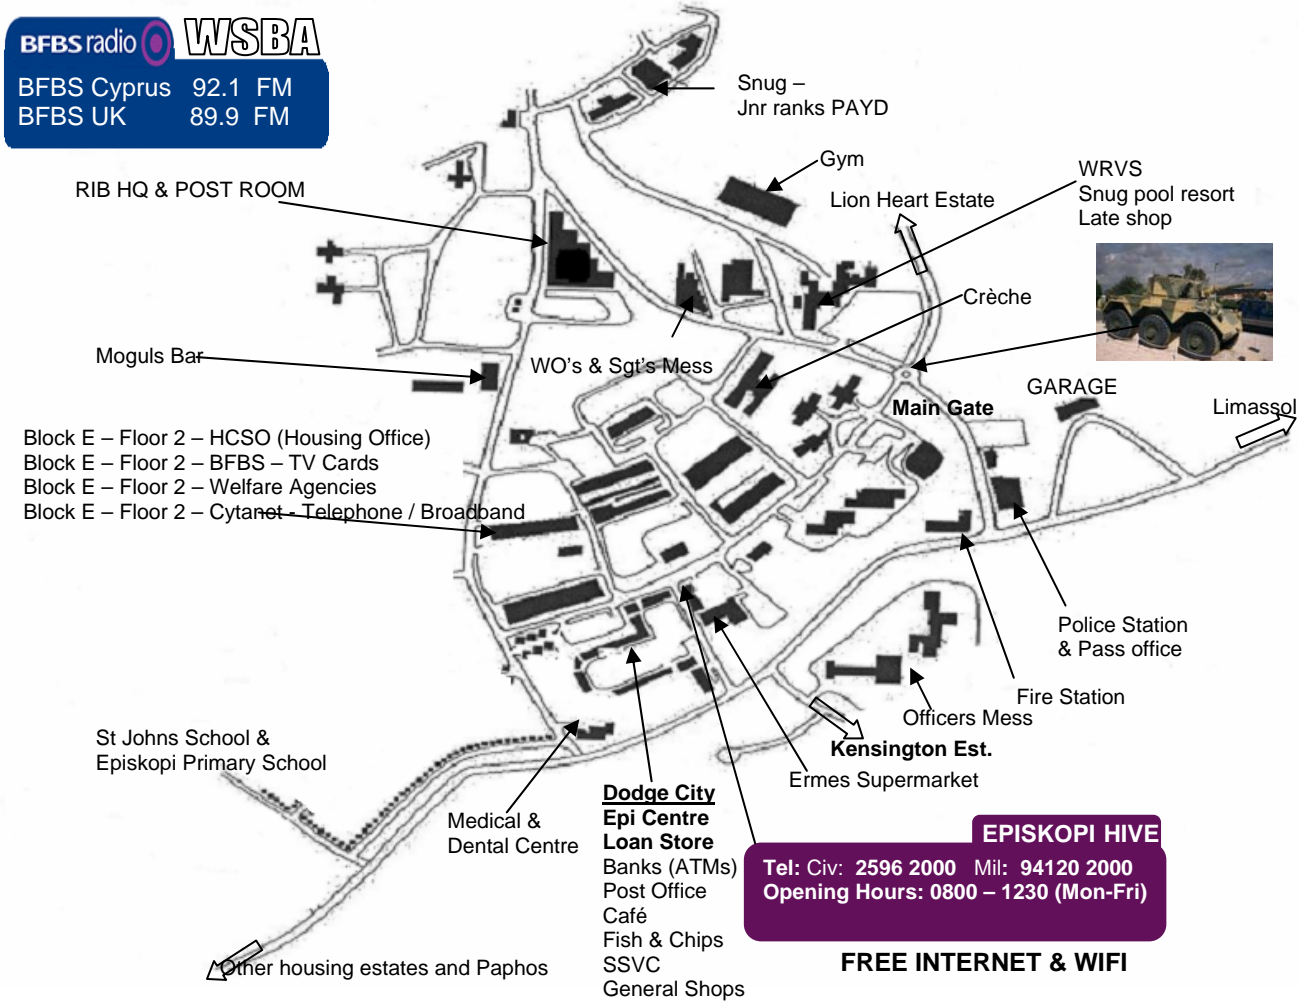

Healthcare

There is a Medical Centre and Dental Centre providing coverage to Service personnel and entitled dependents. Medical centre can be reach by telephone number is (00357) 2596 3255 and dental centre telephone number is (00357) 2596 3265 during normal working hours.

For further information on healthcare see HIVE information sheet 4A – Doctors and Dentists

Basic Map of Episkopi Station Camp

Episkopi HIVE, 339 Buckingham Rise, British Forces Episkopi, BFPO 53
Tel: (00357) 25962000, Mil Tel: 94120 2000, Fax: (00357) 25962000,
Email: episkopi@hivegb.co.uk, Website: www.hive.mod.uk or www.episkopihive.com
Opening Hours: 0800 – 1230 hrs

HIVE cannot accept liability for the accuracy of the information provided by external agencies nor does the inclusion of this information endorse the quality or the reliability of goods and services displayed