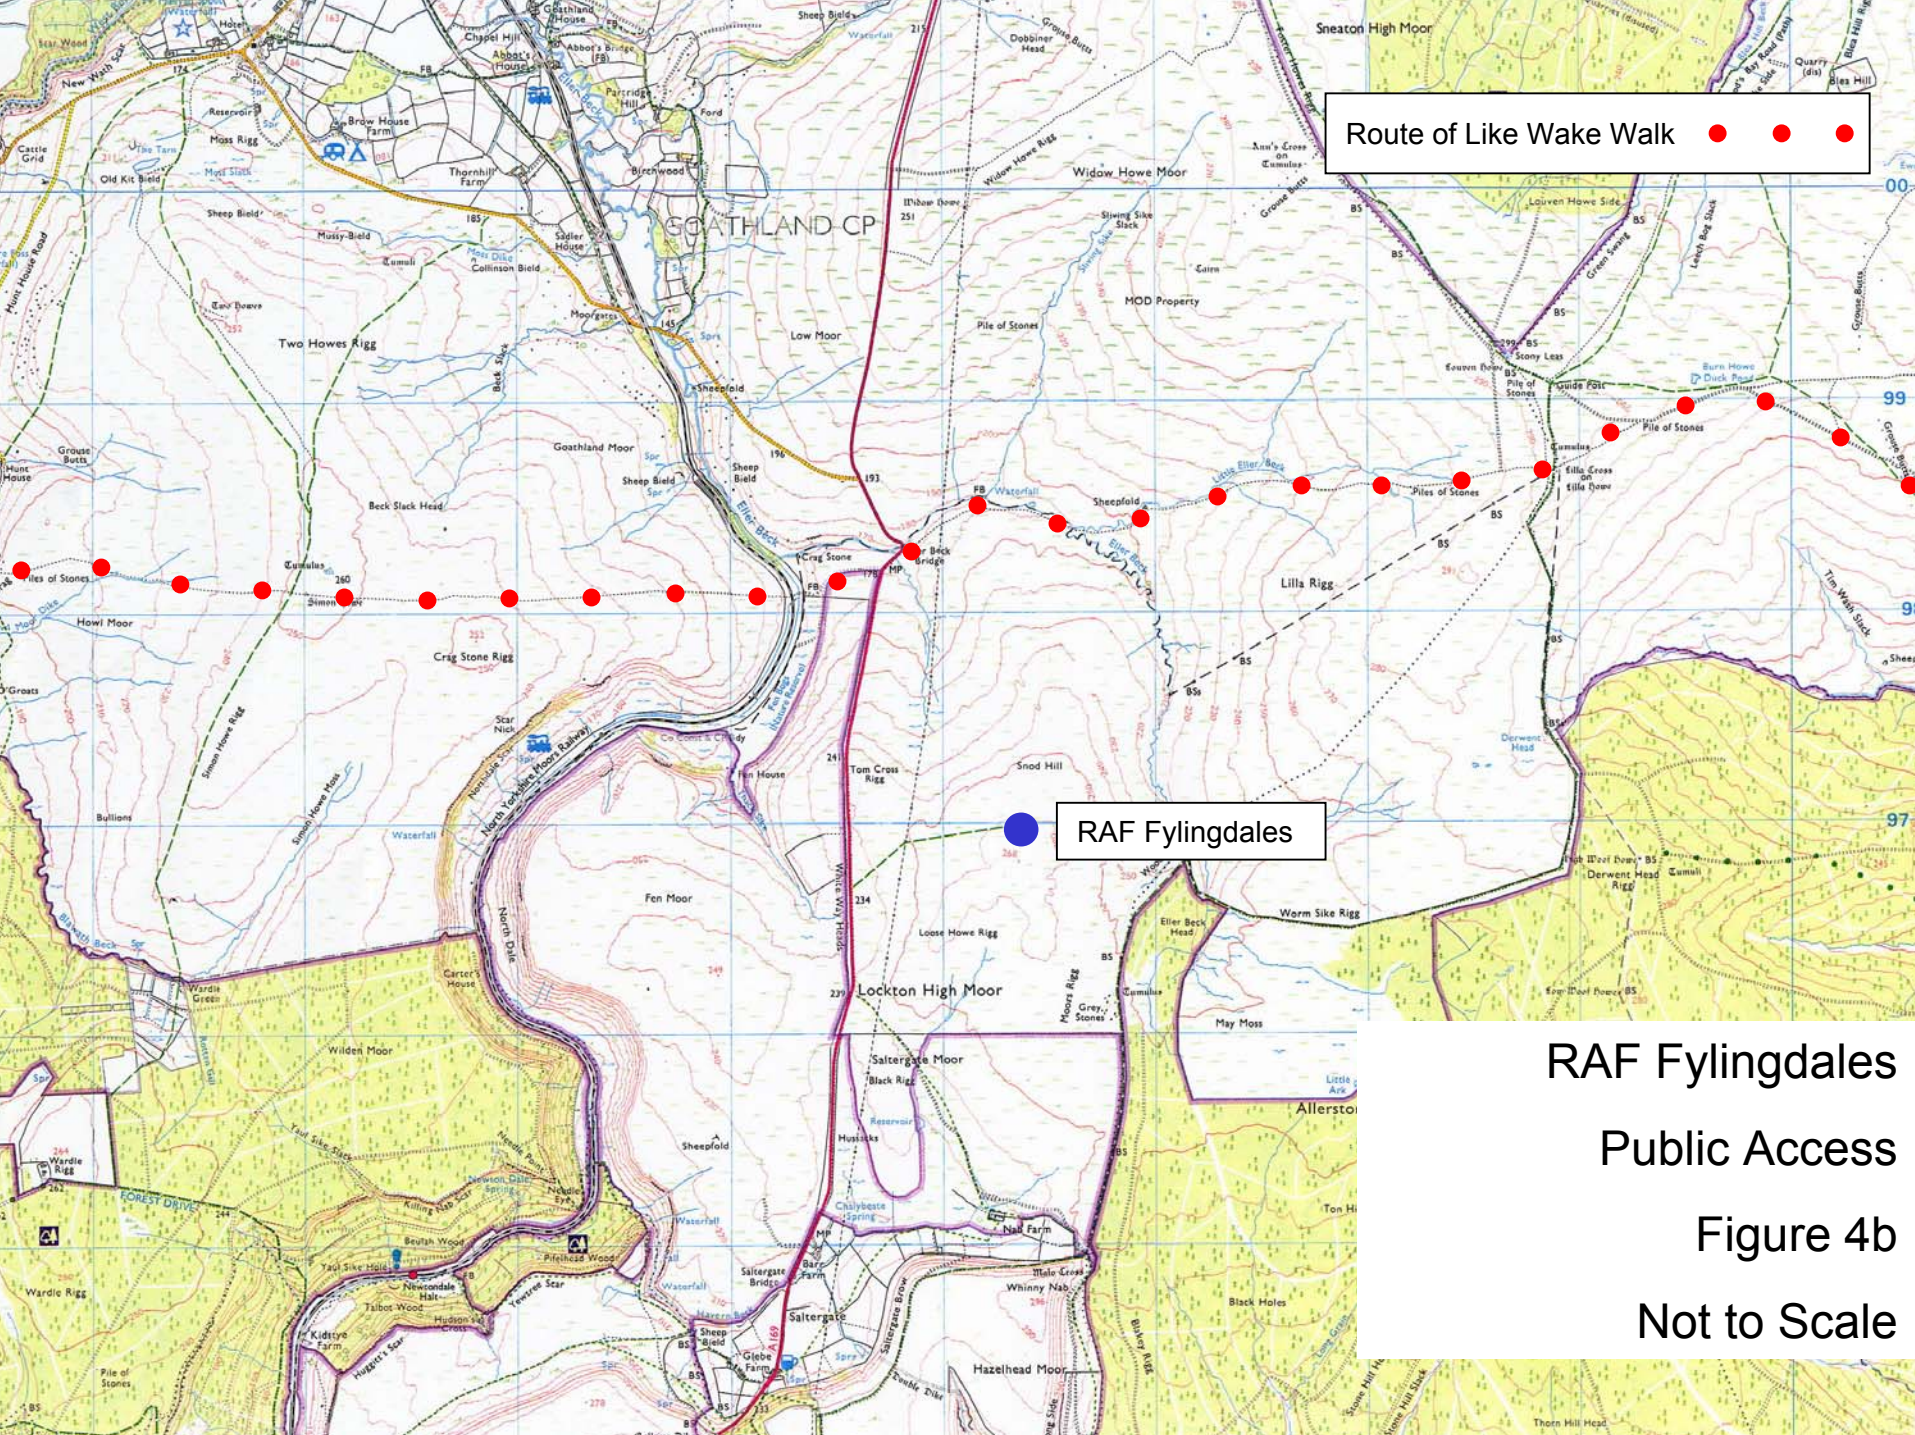

- BRIDLEWAY/FOOTPATH
- - - LIKE WAKE WALK
- A169
- - - MOD OWNERSHIP
- SECURITY FENCE

RAF Fylingdales
 Public Access
 Figure 4a
 Not to Scale

Route of Like Wake Walk ● ● ●

RAF Fylingdales

RAF Fylingdales
Public Access
Figure 4b
Not to Scale